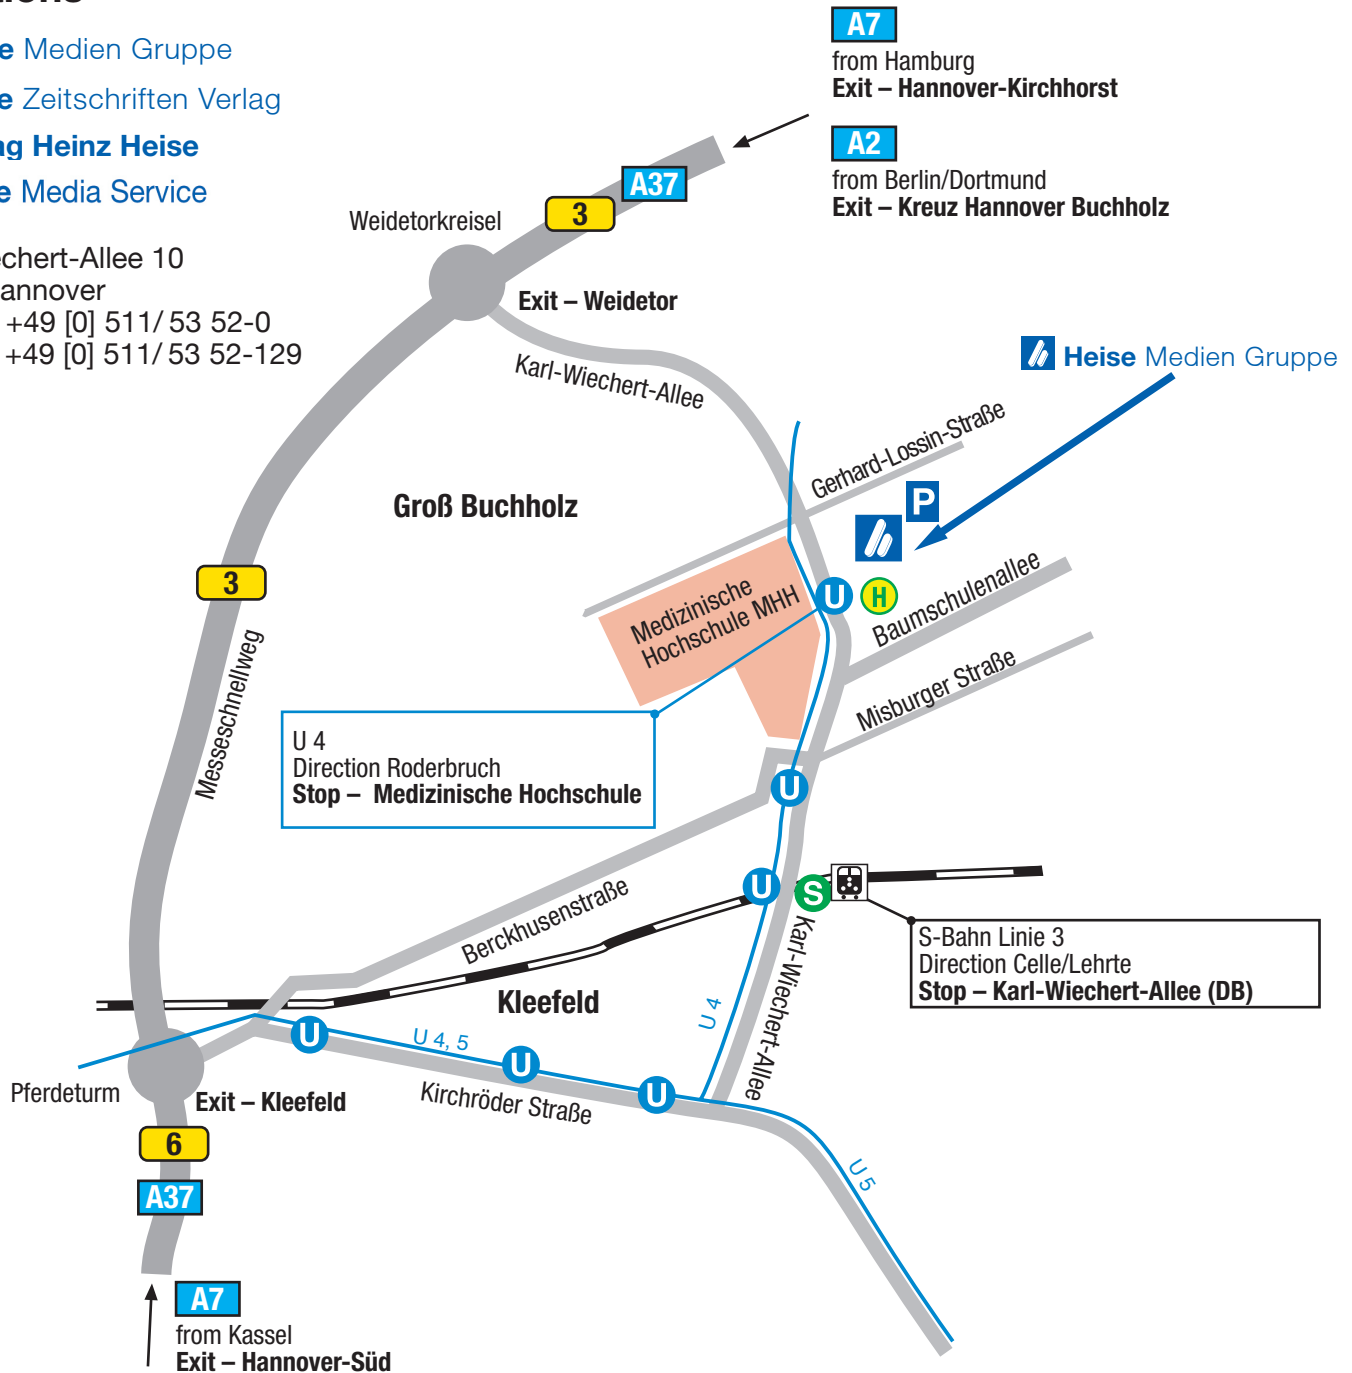

Directions

Public transport

Go to **Hannover Hauptbahnhof** with Deutsche Bahn (DB), or the **S-Bahn from Hannovers Airport Langenhagen**.
From subway station Kröpcke take **U4** to **Roderbruch**, get off stop **Medizinische Hochschule**.
From the Hauptbahnhof (main exit to City at Ernst-August-Platz) you reach the station Kröpcke in about 5 minutes via Bahnhofstrasse or via the underground walkway.
Also the bus numbers 123 and 137 stop at Medizinische Hochschule.

Alternatively, you can take **S-Bahn S3 to Celle from Hannover Hauptbahnhof**. Get off at Karl-Wiechert-Allee. Change to **U4** to **Roderbruch**, get off after two stops at **Medizinische Hochschule**.

By car (Visitor Parking at rear)

From Kassel take the motorway A7 to junction Hannover-Süd, continue on A37 in direction of Hannover. The A37 turns into the expressway "Messeschnellweg".

From Hamburg on the A7 to intersection Hannover-Kirchhorst, continue on the A37, direction Hannover.

From Dortmund or Berlin leave the A2 at intersection Hannover-Buchholz, continue on the A37 in the direction of Hannover.

Leave the A37 expressway at Weidetorkreisel and turn into Karl-Wiechert-Allee (see diagram).